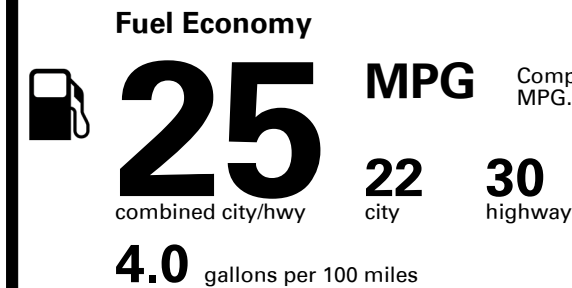

TOTAL PRICE: \$41,850.00

233 A 2111KGLOVI

EMISSIONS:
This vehicle is certified to meet emission requirements in all 50 states

EPA DOT Fuel Economy and Environment

Gasoline Vehicle

Compact Cars range from 14 to 113 MPG. The best vehicle rates 141 MPGe.

You spend \$2,250
more in fuel costs over 5 years
compared to the average new vehicle.

Annual fuel cost \$1,950

Fuel Economy & Greenhouse Gas Rating (tailpipe only)

Smog Rating (tailpipe only)

This vehicle emits 357 grams CO₂ per mile. The best emits 0 grams per mile (tailpipe only). Producing and distributing fuel also create emissions; learn more at fueleconomy.gov.