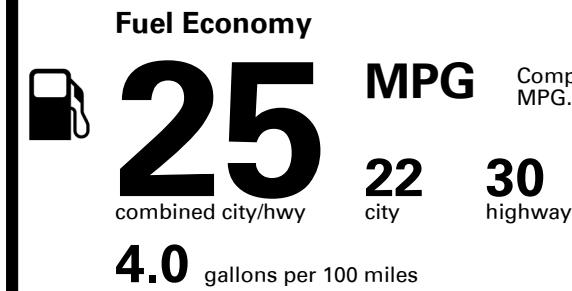

EMISSIONS:
This vehicle is certified to meet emission requirements in all 50 states

Inland Freight & Handling : \$1,025.00

TOTAL PRICE: \$41,575.00

176 A 1151KGLOVI

EPA DOT Fuel Economy and Environment

Compact Cars range from 14 to 113 MPG. The best vehicle rates 141 MPGe.

You spend \$2,250
more in fuel costs over 5 years
compared to the average new vehicle.

Annual fuel cost \$1,950

Fuel Economy & Greenhouse Gas Rating (tailpipe only)

Smog Rating (tailpipe only)

This vehicle emits 357 grams CO₂ per mile. The best emits 0 grams per mile (tailpipe only). Producing and distributing fuel also create emissions; learn more at fueleconomy.gov.