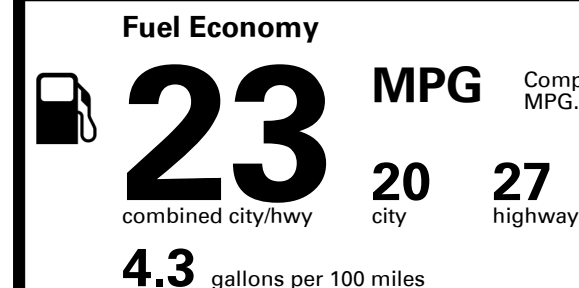

GENESIS WARRANTY

- 5-year/60,000-mile New Vehicle Warranty*
- 10-year/100,000-mile Powertrain Warranty*
- 7-year/Unlimited-mile Anti-perforation Warranty*
- Limited warranties, see dealer for details

Full Tank of Gas

Manufacturer's Suggested Retail Price: $38,000.00

ADDED FEATURES:

- ***Elite Package: $4,150.00**
- 8" Touchscreen Navigation System
- Parking Distance Warning / Wide Sunroof
- Power Folding Auto-Dimming Outside Mirrors
- Power Tilt-and-Telescopic Steering Wheel
- Heated Front Seats (Standard on AWD)
- Lexicon® 15-Speaker Surround Sound Audio System
- Leather Seating Surfaces & Aluminum Interior Trim

Accessories

- *Cargo Tray $150.00
- *First Aid Kit $45.00
- *Rear Bumper Appliqué $80.00

SOLD TO: PA702
GENESIS OF CONSHOHOCKEN
1208 RIDGE PIKE
CONSHOHOCKEN PA 19428

SHIPPED TO: PA702

Inland Freight & Handling : $1,025.00

VIN: KMTG34LAXMU066945	ENGINE: G4KLLA583393	EXTERIOR COLOR: SIBERIAN ICE	INTERIOR/SEAT COLOR: BLACK/BLACK
MODEL: R0412A45	PORT OF ENTRY: PH	TRANSPORT: TRUCK	ACCESSORY WEIGHT: 16 lbs./ 7 kgs.

TOTAL PRICE: $43,450.00

EMISSIONS:
This vehicle is certified to meet emission requirements in all 50 states

EPA DOT Fuel Economy and Environment

Gasoline Vehicle

Compact Cars range from 14 to 113 MPG. The best vehicle rates 141 MPGe.

You spend $3,000
more in fuel costs over 5 years
compared to the average new vehicle.

Annual fuel cost $2,100

Fuel Economy & Greenhouse Gas Rating (tailpipe only)

Smog Rating (tailpipe only)

This vehicle emits 386 grams CO₂ per mile. The best emits 0 grams per mile (tailpipe only). Producing and distributing fuel also create emissions; learn more at fueleconomy.gov.

Actual results will vary for many reasons, including driving conditions and how you drive and maintain your vehicle. The average new vehicle gets 27 MPG and costs $7,500 to fuel over 5 years. Cost estimates are based on 15,000 miles per year at $ 2.70 per gallon. MPGe is miles per gasoline gallon equivalent. Vehicle emissions are a significant cause of climate change and smog.

fueleconomy.gov

Calculate personalized estimates and compare vehicles

GOVERNMENT 5-STAR SAFETY RATINGS

This vehicle has not been rated by the government for overall vehicle score, frontal crash, side crash or rollover risk.

Source: National Highway Traffic Safety Administration (NHTSA).
www.safercar.gov or 1-888-327-4236

Manufacturer's suggested retail price includes manufacturer's recommended pre-delivery service. Gasoline license and title fees state and local taxes and dealer installed options and accessories are not included in the manufacturer's suggested retail price. This label has been affixed to this vehicle by Hyundai Motor America, pursuant to the requirements of 15 U.S.C. 1231 et seq. which prohibits its removal or alteration prior to delivery to the ultimate purchaser.