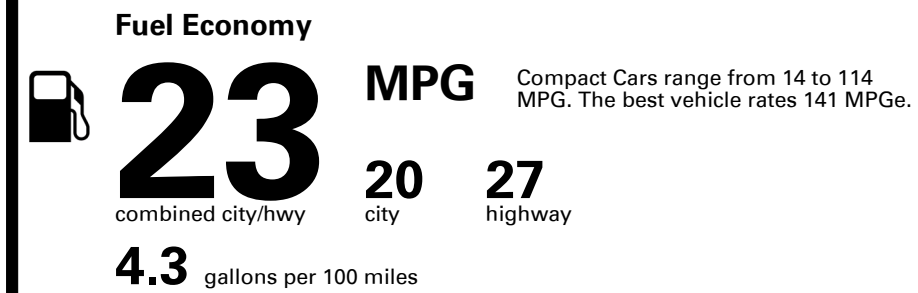

EMISSIONS:
 This vehicle is certified to meet emission requirements in all 50 states

Inland Freight & Handling : \$1,025.00

TOTAL PRICE: \$43,850.00

EPA DOT Fuel Economy and Environment

Gasoline Vehicle

You spend \$3,000
 more in fuel costs over 5 years compared to the average new vehicle.

Annual fuel cost \$2,100

Fuel Economy & Greenhouse Gas Rating (tailpipe only)

Smog Rating (tailpipe only)

This vehicle emits 386 grams CO₂ per mile. The best emits 0 grams per mile (tailpipe only). Producing and distributing fuel also create emissions; learn more at fueleconomy.gov.