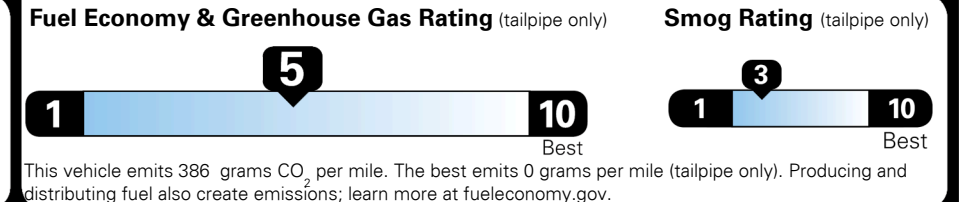

Full Tank of Gas

Manufacturer's Suggested Retail Price: $38,000.00

ADDED FEATURES:

- *VIK BLACK(PH3) Paint $400.00
- *Elite Package: $4,150.00
  - 8" Touchscreen Navigation System
  - Parking Distance Warning / Wide Sunroof
  - Power Folding Auto-Dimming Outside Mirrors
  - Power Tilt-and-Telescopic Steering Wheel
  - Heated Front Seats (Standard on AWD)
  - Lexicon® 15-Speaker Surround Sound Audio System
  - Leather Seating Surfaces & Aluminum Interior Trim

Accessories

- *Cargo Tray $150.00
- *First Aid Kit $45.00
- *Rear Bumper Appliqué $80.00

SOLD TO: NJ705
GENESIS OF MAHWAH
305 ROUTE 17 NORTH
MAHWAH NJ 07430

SHIPPED TO: NJ705

VIN: KMTG34LA7MU075327	ENGINE: G4KLLA747834	EXTERIOR COLOR: VIK BLACK	INTERIOR/SEAT COLOR: BROWN/BROWN
MODEL: R0412A45	PORT OF ENTRY: PH	TRANSPORT: TRUCK	ACCESSORY WEIGHT: 16 lbs./ 7 kgs.

EMISSIONS:
This vehicle is certified to meet emission requirements in all 50 states

Inland Freight & Handling : $1,025.00

TOTAL PRICE: $43,850.00

EPA DOT Fuel Economy and Environment

Gasoline Vehicle

Fuel Economy

23 MPG
combined city/hwy

20 city
27 highway

4.3 gallons per 100 miles

Compact Cars range from 14 to 114 MPG. The best vehicle rates 141 MPGe.

You spend $3,000
more in fuel costs over 5 years compared to the average new vehicle.

Annual fuel cost $2,100

Actual results will vary for many reasons, including driving conditions and how you drive and maintain your vehicle. The average new vehicle gets 27 MPG and costs $7,500 to fuel over 5 years. Cost estimates are based on 15,000 miles per year at $ 2.70 per gallon. MPGe is miles per gasoline gallon equivalent. Vehicle emissions are a significant cause of climate change and smog.

fueleconomy.gov
Calculate personalized estimates and compare vehicles

GOVERNMENT 5-STAR SAFETY RATINGS

This vehicle has not been rated by the government for overall vehicle score, frontal crash, side crash or rollover risk.

Source: National Highway Traffic Safety Administration (NHTSA).
www.safercar.gov or 1-888-327-4236

Manufacturer's suggested retail price includes manufacturer's recommended pre-delivery service. Gasoline license and title fees state and local taxes and dealer installed options and accessories are not included in the manufacturer's suggested retail price. This label has been affixed to this vehicle by Hyundai Motor America, pursuant to the requirements of 15 U.S.C. 1231 et seq. which prohibits its removal or alteration prior to delivery to the ultimate purchaser.

Scan this QR code for general model information and options

PARTS CONTENT INFORMATION

FOR VEHICLES IN THIS CARLINE: U.S./CANADIAN PARTS CONTENT: 4 %

MAJOR SOURCES OF FOREIGN PARTS CONTENT: KOREA: 79 % JAPAN: 3 %

FOR THIS VEHICLE: FINAL ASSEMBLY POINT: ULSAN, KOREA

COUNTRY OF ORIGIN:

ENGINE: KOREA TRANSMISSION: KOREA

Note: Parts content does not include final assembly, distribution, or other non-parts costs.