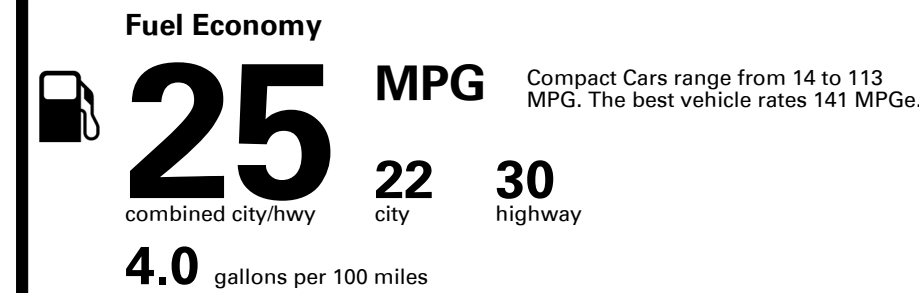

EMISSIONS:
 This vehicle is certified to meet emission requirements in all 50 states

Inland Freight & Handling : \$1,025.00

TOTAL PRICE: \$42,165.00

EPA DOT Fuel Economy and Environment

Gasoline Vehicle

You spend \$2,250
 more in fuel costs over 5 years compared to the average new vehicle.

Annual fuel cost \$1,950

Fuel Economy & Greenhouse Gas Rating (tailpipe only)

Smog Rating (tailpipe only)

This vehicle emits 357 grams CO₂ per mile. The best emits 0 grams per mile (tailpipe only). Producing and distributing fuel also create emissions; learn more at fueleconomy.gov.