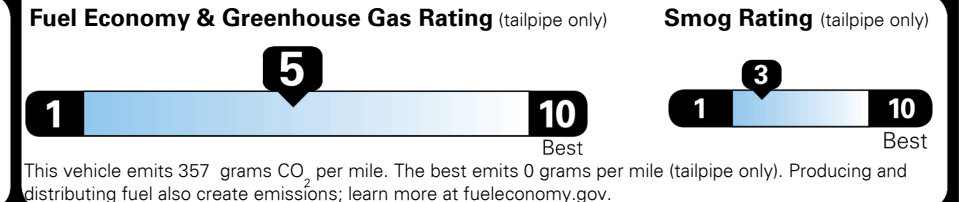

Full Tank of Gas

Manufacturer's Suggested Retail Price: $36,000.00

ADDED FEATURES:

- *VIK BLACK(PH3) Paint $400.00
- *Elite Package: $4,150.00
  - 8" Touchscreen Navigation System
  - Parking Distance Warning / Wide Sunroof
  - Power Folding Auto-Dimming Outside Mirrors
  - Power Tilt-and-Telescopic Steering Wheel
  - Heated Front Seats (Standard on AWD)
  - Lexicon® 15-Speaker Surround Sound Audio System
  - Leather Seating Surfaces & Aluminum Interior Trim

Accessories

- *Cargo Tray $150.00
- *First Aid Kit $45.00
- *Illuminated Door Scuffs $395.00

SOLD TO: CA727
GENESIS OF CORONA
2525 WARDLOW ROAD
CORONA CA 92882

SHIPPED TO: CA727

VIN: KMTG34LA7MU070595	ENGINE: G4KLLA674363	EXTERIOR COLOR: VIK BLACK	INTERIOR/SEAT COLOR: BLACK/BLACK
MODEL: R0412R45	PORT OF ENTRY: HU	TRANSPORT: TRUCK	ACCESSORY WEIGHT: 15 lbs./ 7 kgs.

EMISSIONS:
This vehicle is certified to meet emission requirements in all 50 states

Inland Freight & Handling : $1,025.00

TOTAL PRICE: $42,165.00

EPA DOT Fuel Economy and Environment

Gasoline Vehicle

Fuel Economy

25 MPG
combined city/hwy

22 MPG
city

30 MPG
highway

4.0 gallons per 100 miles

Compact Cars range from 14 to 114 MPG. The best vehicle rates 141 MPGe.

You spend $2,250
more in fuel costs over 5 years compared to the average new vehicle.

Annual fuel cost $1,950

Actual results will vary for many reasons, including driving conditions and how you drive and maintain your vehicle. The average new vehicle gets 27 MPG and costs $7,500 to fuel over 5 years. Cost estimates are based on 15,000 miles per year at $ 2.70 per gallon. MPGe is miles per gasoline gallon equivalent. Vehicle emissions are a significant cause of climate change and smog.

fueleconomy.gov
Calculate personalized estimates and compare vehicles

GOVERNMENT 5-STAR SAFETY RATINGS

This vehicle has not been rated by the government for overall vehicle score, frontal crash, side crash or rollover risk.

Source: National Highway Traffic Safety Administration (NHTSA).
www.safercar.gov or 1-888-327-4236

Manufacturer's suggested retail price includes manufacturer's recommended pre-delivery service. Gasoline license and title fees state and local taxes and dealer installed options and accessories are not included in the manufacturer's suggested retail price. This label has been affixed to this vehicle by Hyundai Motor America, pursuant to the requirements of 15 U.S.C. 1231 et seq. which prohibits its removal or alteration prior to delivery to the ultimate purchaser.

Scan this QR code for general model information and options

PARTS CONTENT INFORMATION

FOR VEHICLES IN THIS CARLINE: U.S./CANADIAN PARTS CONTENT: 4 %

MAJOR SOURCES OF FOREIGN PARTS CONTENT: KOREA: 79 % JAPAN: 3 %

FOR THIS VEHICLE: FINAL ASSEMBLY POINT: ULSAN, KOREA

COUNTRY OF ORIGIN:

ENGINE: KOREA TRANSMISSION: KOREA

Note: Parts content does not include final assembly, distribution, or other non-parts costs.