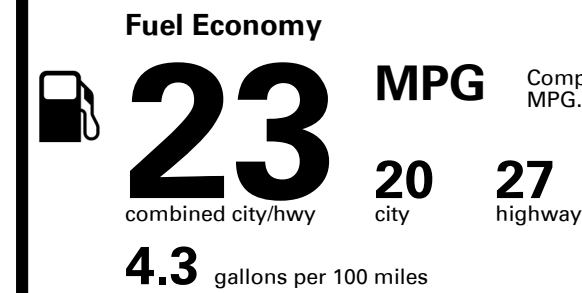

EMISSIONS:
 This vehicle is certified to meet emission requirements in all 50 states

Inland Freight & Handling : \$995.00

TOTAL PRICE: \$43,045.00

EPA DOT Fuel Economy and Environment

Gasoline Vehicle

Compact Cars range from 14 to 113 MPG. The best vehicle rates 136 MPGe.

You spend \$3,000
 more in fuel costs over 5 years compared to the average new vehicle.

Annual fuel cost \$2,100

Fuel Economy & Greenhouse Gas Rating (tailpipe only)

Smog Rating (tailpipe only)

This vehicle emits 385 grams CO₂ per mile. The best emits 0 grams per mile (tailpipe only). Producing and distributing fuel also create emissions; learn more at fueleconomy.gov.