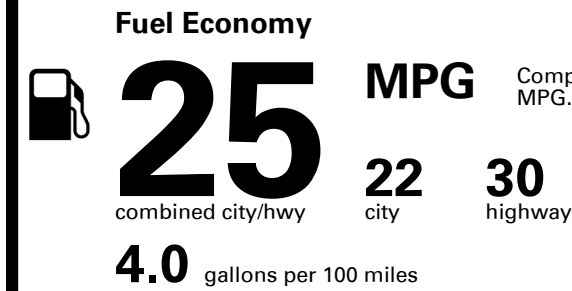

Compact Cars range from 14 to 114 MPG. The best vehicle rates 141 MPGe.

You spend \$2,250
 more in fuel costs over 5 years compared to the average new vehicle.

Annual fuel cost \$1,950

Fuel Economy & Greenhouse Gas Rating (tailpipe only)