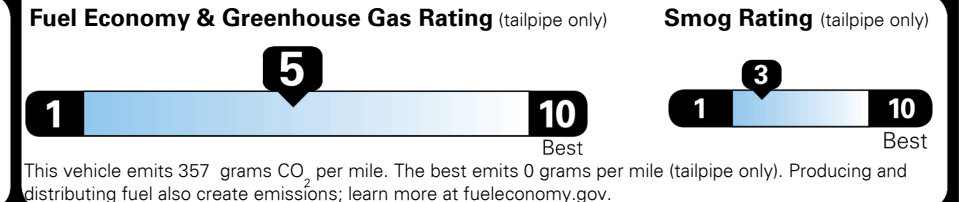

Full Tank of Gas

Manufacturer's Suggested Retail Price: $36,000.00

ADDED FEATURES:

- *ADRIATIC BLUE(RY5) Paint $400.00
- *Elite Package: $4,150.00
  - 8" Touchscreen Navigation System
  - Parking Distance Warning / Wide Sunroof
  - Power Folding Auto-Dimming Outside Mirrors
  - Power Tilt-and-Telescopic Steering Wheel
  - Heated Front Seats (Standard on AWD)
  - Lexicon® 15-Speaker Surround Sound Audio System
  - Leather Seating Surfaces & Aluminum Interior Trim

Accessories

- *Cargo Tray $150.00
- *First Aid Kit $45.00
- *Illuminated Door Scuffs $395.00

SOLD TO: CA727
GENESIS OF CORONA
2525 WARDLOW ROAD
CORONA CA 92882

SHIPPED TO: CA727

VIN: KMTG34LA6MU069454	ENGINE: G4KLLA638943	EXTERIOR COLOR: ADRIATIC BLUE	INTERIOR/SEAT COLOR: BLACK/BLACK
MODEL: R0412R45	PORT OF ENTRY: HU	TRANSPORT: TRUCK	ACCESSORY WEIGHT: 15 lbs./ 7 kgs.

EMISSIONS:
This vehicle is certified to meet emission requirements in all 50 states

Inland Freight & Handling : $1,025.00

TOTAL PRICE: $42,165.00

EPA DOT Fuel Economy and Environment

Gasoline Vehicle

Fuel Economy

25 MPG
combined city/hwy

22 MPG
city

30 MPG
highway

4.0 gallons per 100 miles

Compact Cars range from 14 to 114 MPG. The best vehicle rates 141 MPGe.

You spend $2,250
more in fuel costs over 5 years compared to the average new vehicle.

Annual fuel cost $1,950

Actual results will vary for many reasons, including driving conditions and how you drive and maintain your vehicle. The average new vehicle gets 27 MPG and costs $7,500 to fuel over 5 years. Cost estimates are based on 15,000 miles per year at $ 2.70 per gallon. MPGe is miles per gasoline gallon equivalent. Vehicle emissions are a significant cause of climate change and smog.

fueleconomy.gov
Calculate personalized estimates and compare vehicles

GOVERNMENT 5-STAR SAFETY RATINGS

This vehicle has not been rated by the government for overall vehicle score, frontal crash, side crash or rollover risk.

Source: National Highway Traffic Safety Administration (NHTSA).
www.safercar.gov or 1-888-327-4236

Manufacturer's suggested retail price includes manufacturer's recommended pre-delivery service. Gasoline license and title fees state and local taxes and dealer installed options and accessories are not included in the manufacturer's suggested retail price. This label has been affixed to this vehicle by Hyundai Motor America, pursuant to the requirements of 15 U.S.C. 1231 et seq. which prohibits its removal or alteration prior to delivery to the ultimate purchaser.

Scan this QR code for general model information and options

PARTS CONTENT INFORMATION

FOR VEHICLES IN THIS CARLINE: U.S./CANADIAN PARTS CONTENT: 4 %

MAJOR SOURCES OF FOREIGN PARTS CONTENT: KOREA: 79 % JAPAN: 3 %

FOR THIS VEHICLE: FINAL ASSEMBLY POINT: ULSAN, KOREA

COUNTRY OF ORIGIN:

ENGINE: KOREA TRANSMISSION: KOREA

Note: Parts content does not include final assembly, distribution, or other non-parts costs.