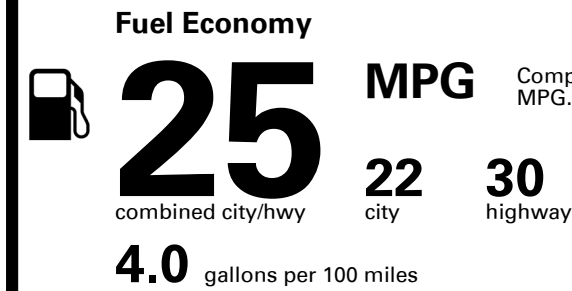

EMISSIONS:
 This vehicle is certified to meet emission requirements in all 50 states

Inland Freight & Handling : \$1,025.00

TOTAL PRICE: \$41,850.00

226 A 2111KGLOVI

EPA DOT Fuel Economy and Environment

Compact Cars range from 14 to 113 MPG. The best vehicle rates 141 MPGe.

You spend \$2,250
 more in fuel costs over 5 years compared to the average new vehicle.

Annual fuel cost \$1,950

Fuel Economy & Greenhouse Gas Rating (tailpipe only)

Smog Rating (tailpipe only)

This vehicle emits 357 grams CO₂ per mile. The best emits 0 grams per mile (tailpipe only). Producing and distributing fuel also create emissions; learn more at fueleconomy.gov.