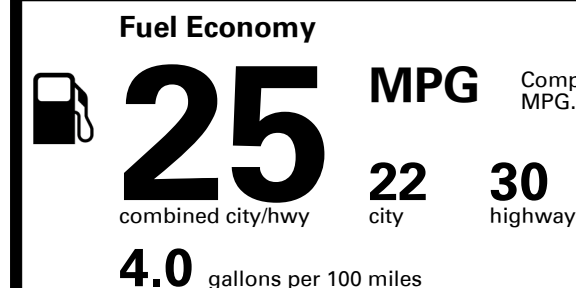

EMISSIONS:
 This vehicle is certified to meet emission requirements in all 50 states

Inland Freight & Handling : \$995.00

TOTAL PRICE: \$41,320.00

EPA DOT Fuel Economy and Environment

Gasoline Vehicle

Compact Cars range from 14 to 113 MPG. The best vehicle rates 136 MPGe.

You spend \$2,250
 more in fuel costs over 5 years compared to the average new vehicle.

Annual fuel cost \$1,950

Fuel Economy & Greenhouse Gas Rating (tailpipe only)

Smog Rating (tailpipe only)

This vehicle emits 357 grams CO₂ per mile. The best emits 0 grams per mile (tailpipe only). Producing and distributing fuel also create emissions; learn more at fueleconomy.gov.