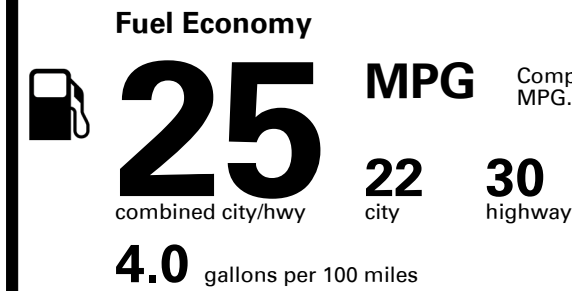

## EPA DOT Fuel Economy and Environment

Gasoline Vehicle

Compact Cars range from 14 to 114 MPG. The best vehicle rates 141 MPGe.

**You spend \$2,250**  
 more in fuel costs over 5 years compared to the average new vehicle.