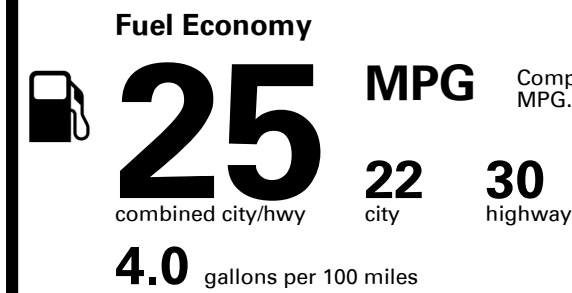

EMISSIONS:
 This vehicle is certified to meet emission requirements in all 50 states

Inland Freight & Handling : \$1,025.00

TOTAL PRICE: \$41,850.00

288 A 2951KGRAND

EPA DOT Fuel Economy and Environment

Gasoline Vehicle

Compact Cars range from 14 to 114 MPG. The best vehicle rates 141 MPGe.

You spend \$2,250
 more in fuel costs over 5 years compared to the average new vehicle.

Annual fuel cost \$1,950

Fuel Economy & Greenhouse Gas Rating (tailpipe only)