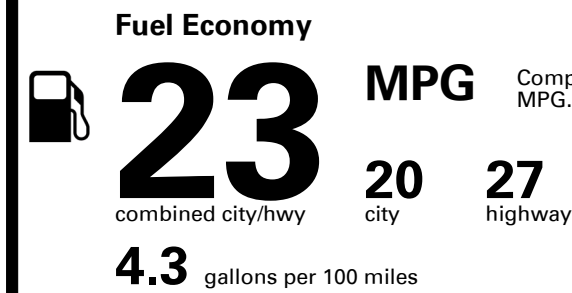

EMISSIONS:
This vehicle is certified to meet emission requirements in all 50 states

Inland Freight & Handling : \$995.00

TOTAL PRICE: \$43,320.00

EPA DOT Fuel Economy and Environment

Gasoline Vehicle

Compact Cars range from 14 to 113 MPG. The best vehicle rates 136 MPGe.

You spend \$3,000
more in fuel costs over 5 years
compared to the average new vehicle.

Annual fuel cost \$2,100

Fuel Economy & Greenhouse Gas Rating (tailpipe only)

Smog Rating (tailpipe only)

This vehicle emits 385 grams CO₂ per mile. The best emits 0 grams per mile (tailpipe only). Producing and distributing fuel also create emissions; learn more at fueleconomy.gov.