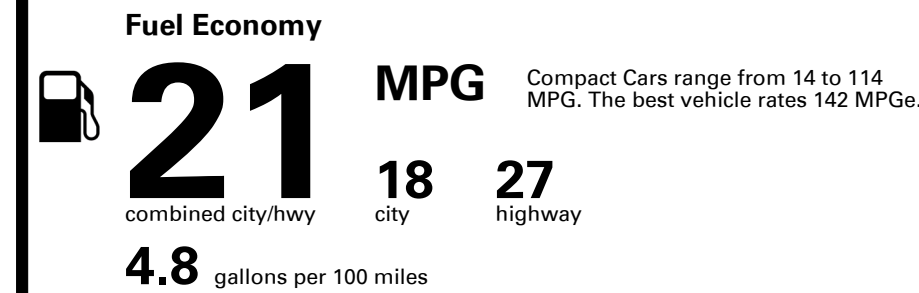

EMISSIONS:
 This vehicle is certified to meet emission requirements in all 50 states

Inland Freight & Handling : \$1,045.00

TOTAL PRICE: \$53,740.00

EPA DOT Fuel Economy and Environment

Gasoline Vehicle

You spend \$4,000
 more in fuel costs over 5 years compared to the average new vehicle.

Annual fuel cost \$2,100

Fuel Economy & Greenhouse Gas Rating (tailpipe only)

Smog Rating (tailpipe only)

This vehicle emits 433 grams CO₂ per mile. The best emits 0 grams per mile (tailpipe only). Producing and distributing fuel also create emissions; learn more at fueleconomy.gov.