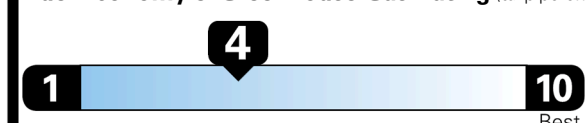

Fuel Economy & Greenhouse Gas Rating (tailpipe only)