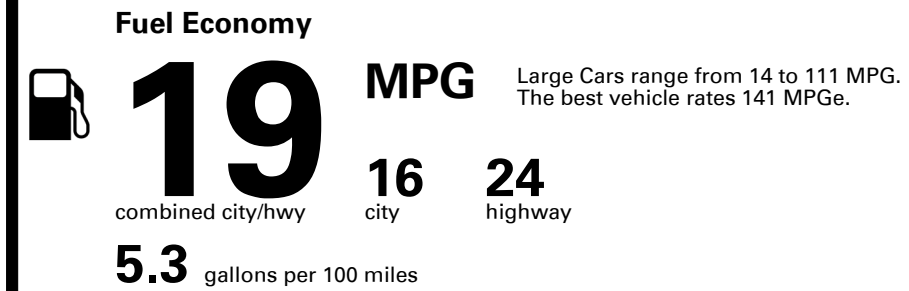

EMISSIONS:
This vehicle is certified to meet emission requirements in all 50 states

Inland Freight & Handling : \$1,025.00

TOTAL PRICE: \$78,125.00

261 A 2671KVIKIN

EPA DOT Fuel Economy and Environment

Gasoline Vehicle

You spend \$5,250
more in fuel costs over 5 years compared to the average new vehicle.

Annual fuel cost \$2,550

Fuel Economy & Greenhouse Gas Rating (tailpipe only)

Smog Rating (tailpipe only)

This vehicle emits 481 grams CO₂ per mile. The best emits 0 grams per mile (tailpipe only). Producing and distributing fuel also create emissions; learn more at fueleconomy.gov.