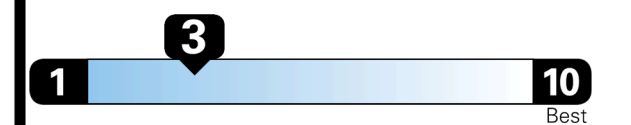

Fuel Economy & Greenhouse Gas Rating (tailpipe only)