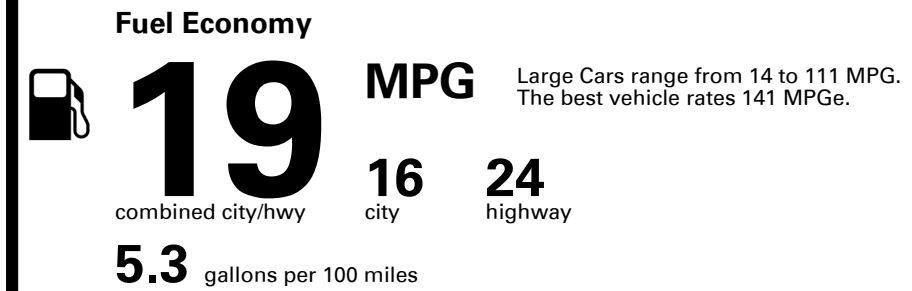

## EPA DOT Fuel Economy and Environment

Gasoline Vehicle

**You spend \$5,250**  
more in fuel costs over 5 years compared to the average new vehicle.

**Annual fuel cost \$2,550**