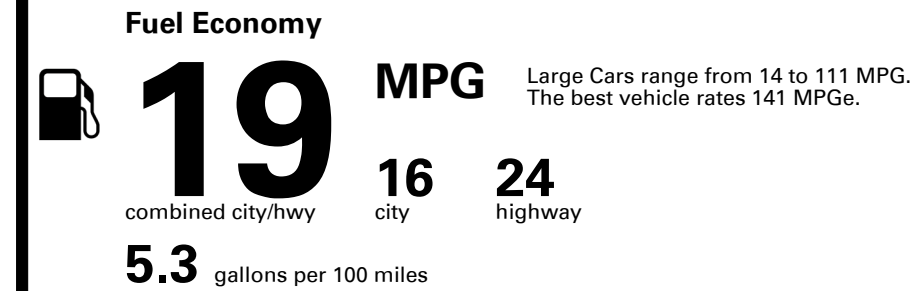

## EPA DOT Fuel Economy and Environment

Gasoline Vehicle

**You spend \$5,250**  
**more in fuel costs over 5 years**  
compared to the average new vehicle.

**Annual fuel cost \$2,550**