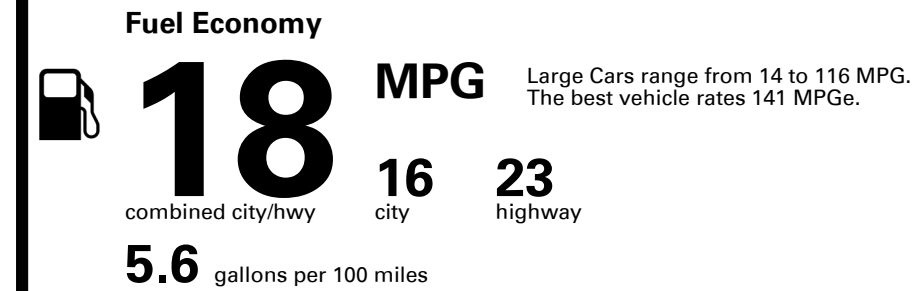

You spend \$6,000
more in fuel costs over 5 years
compared to the average new vehicle.

Annual fuel cost \$2,700

Fuel Economy & Greenhouse Gas Rating (tailpipe only)

Smog Rating (tailpipe only)

This vehicle emits 488 grams CO₂ per mile. The best emits 0 grams per mile (tailpipe only). Producing and distributing fuel also create emissions; learn more at fueleconomy.gov.