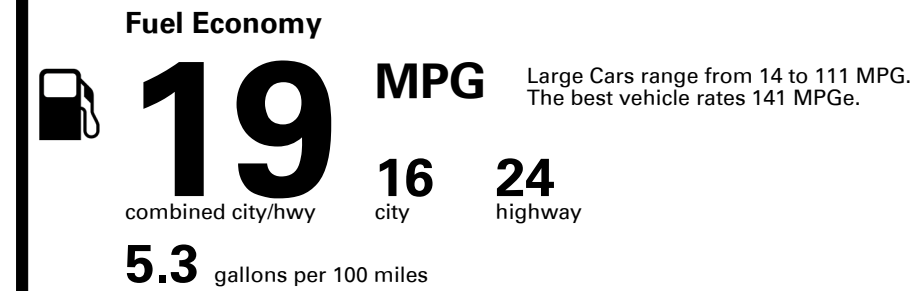

EMISSIONS:
This vehicle is certified to meet emission requirements in all 50 states

Inland Freight & Handling : \$1,025.00

TOTAL PRICE: \$78,125.00

254 A 2321KGLOVI

EPA DOT Fuel Economy and Environment

You spend \$5,250
more in fuel costs over 5 years compared to the average new vehicle.

Annual fuel cost \$2,550

Fuel Economy & Greenhouse Gas Rating (tailpipe only)

Smog Rating (tailpipe only)

This vehicle emits 481 grams CO₂ per mile. The best emits 0 grams per mile (tailpipe only). Producing and distributing fuel also create emissions; learn more at fueleconomy.gov.

Actual results will vary for many reasons, including driving conditions and how you drive and maintain your vehicle. The average new vehicle gets 27 MPG and costs \$7,500 to fuel over 5 years. Cost estimates are based on 15,000 miles per year at \$ 2.70 per gallon. MPG is miles per gasoline gallon equivalent. Vehicle emissions are a significant cause of climate change and smog.