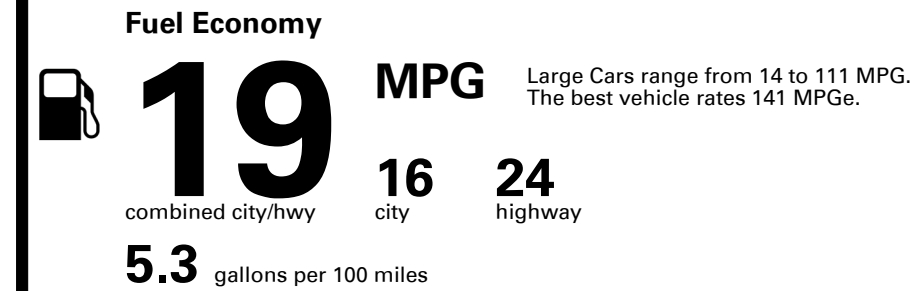

## EPA DOT Fuel Economy and Environment

**You spend \$5,250**  
 more in fuel costs over 5 years compared to the average new vehicle.

**Annual fuel cost \$2,550**