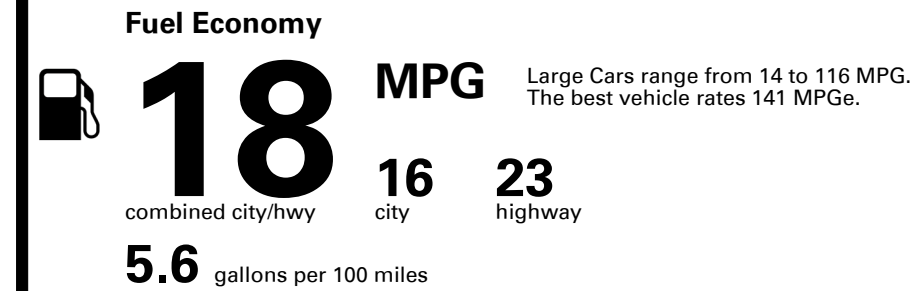

## EPA DOT Fuel Economy and Environment

Gasoline Vehicle

**You spend \$6,000**  
**more in fuel costs over 5 years**  
compared to the average new vehicle.

**Annual fuel cost \$2,700**