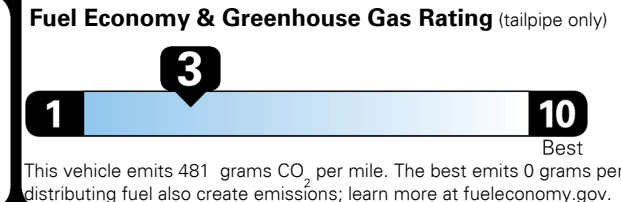

EPA DOT Fuel Economy and Environment

Gasoline Vehicle

Fuel Economy

19 MPG
combined city/hwy

16 MPG
city

24 MPG
highway

5.3 gallons per 100 miles

Large Cars range from 14 to 111 MPG. The best vehicle rates 141 MPGe.

You spend $5,250
more in fuel costs over 5 years
compared to the average new vehicle.

Annual fuel cost $2,550

Actual results will vary for many reasons, including driving conditions and how you drive and maintain your vehicle. The average new vehicle gets 27 MPG and costs $7,500 to fuel over 5 years. Cost estimates are based on 15,000 miles per year at $ 2.70 per gallon. MPGe is miles per gasoline gallon equivalent. Vehicle emissions are a significant cause of climate change and smog.

fueleconomy.gov

Calculate personalized estimates and compare vehicles

GOVERNMENT 5-STAR SAFETY RATINGS

This vehicle has not been rated by the government for overall vehicle score, frontal crash, side crash or rollover risk.

Source: National Highway Traffic Safety Administration (NHTSA).
www.safercar.gov or 1-888-327-4236

Manufacturer's suggested retail price includes manufacturer's recommended pre-delivery service. Gasoline license and title fees state and local taxes and dealer installed options and accessories are not included in the manufacturer's suggested retail price. This label has been affixed to this vehicle by Hyundai Motor America, pursuant to the requirements of 15 U.S.C. 1231 et seq. which prohibits its removal or alteration prior to delivery to the ultimate purchaser.