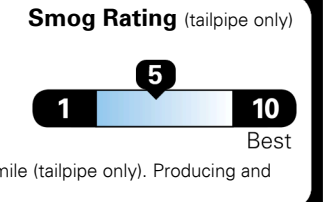

EPA DOT Fuel Economy and Environment

Gasoline Vehicle

Fuel Economy

19 MPG
combined city/hwy

16 MPG
city

24 MPG
highway

5.3 gallons per 100 miles

Large Cars range from 14 to 111 MPG. The best vehicle rates 141 MPGe.

You spend $5,250
more in fuel costs over 5 years
compared to the average new vehicle.

Annual fuel cost $2,550

Actual results will vary for many reasons, including driving conditions and how you drive and maintain your vehicle. The average new vehicle gets 27 MPG and costs $7,500 to fuel over 5 years. Cost estimates are based on 15,000 miles per year at $ 2.70 per gallon. MPGe is miles per gasoline gallon equivalent. Vehicle emissions are a significant cause of climate change and smog.

fueleconomy.gov

Calculate personalized estimates and compare vehicles