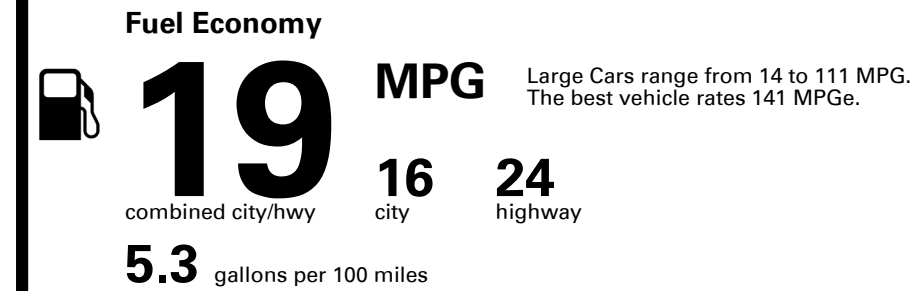

## EPA DOT Fuel Economy and Environment

Gasoline Vehicle

**You spend \$5,250**  
more in fuel costs over 5 years compared to the average new vehicle.

**Annual fuel cost \$2,550**

Fuel Economy & Greenhouse Gas Rating (tailpipe only)