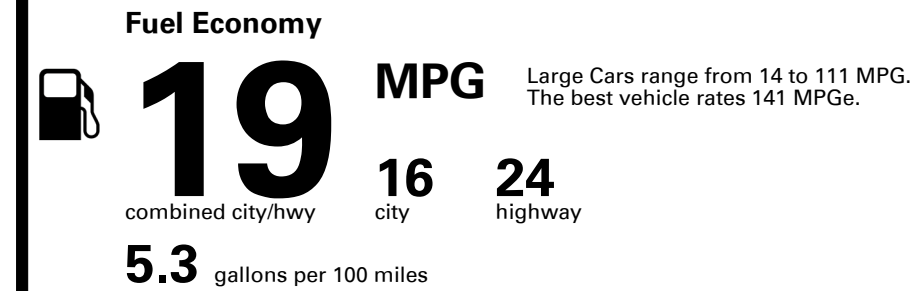

Inland Freight & Handling : \$1,025.00

TOTAL PRICE: \$78,125.00

254 A 2521KASIAN

EPA DOT Fuel Economy and Environment

Gasoline Vehicle

You spend \$5,250
more in fuel costs over 5 years
compared to the average new vehicle.

Annual fuel cost \$2,550

Fuel Economy & Greenhouse Gas Rating (tailpipe only)

Smog Rating (tailpipe only)

This vehicle emits 481 grams CO₂ per mile. The best emits 0 grams per mile (tailpipe only). Producing and distributing fuel also create emissions; learn more at fueleconomy.gov.