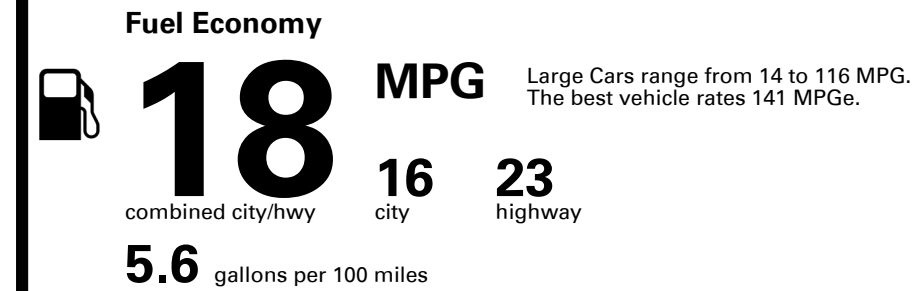

EMISSIONS:
This vehicle is certified to meet emission requirements in all 50 states

Inland Freight & Handling : \$1,025.00

TOTAL PRICE: \$80,625.00

344 A 3351QGLOVI

EPA DOT Fuel Economy and Environment

Gasoline Vehicle

You spend \$6,000
more in fuel costs over 5 years
compared to the average new vehicle.

Annual fuel cost \$2,700

Fuel Economy & Greenhouse Gas Rating (tailpipe only)

Smog Rating (tailpipe only)

This vehicle emits 488 grams CO₂ per mile. The best emits 0 grams per mile (tailpipe only). Producing and distributing fuel also create emissions; learn more at fueleconomy.gov.