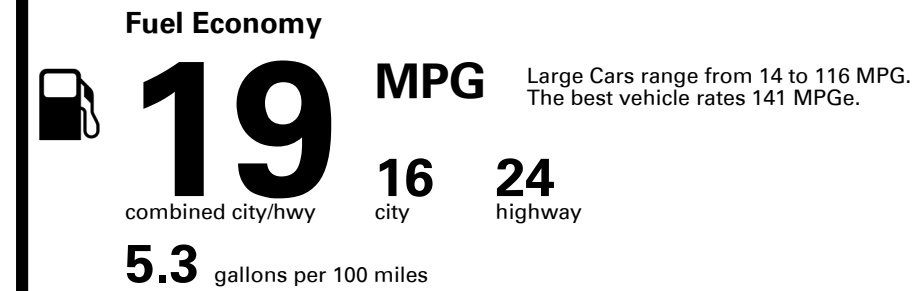

Inland Freight & Handling : \$1,025.00

TOTAL PRICE: \$78,125.00

272 A 2761KRCC

EPA DOT Fuel Economy and Environment

Gasoline Vehicle

You spend \$5,250
more in fuel costs over 5 years
compared to the average new vehicle.

Annual fuel cost \$2,550

Fuel Economy & Greenhouse Gas Rating (tailpipe only)

Smog Rating (tailpipe only)

This vehicle emits 481 grams CO₂ per mile. The best emits 0 grams per mile (tailpipe only). Producing and distributing fuel also create emissions; learn more at fueleconomy.gov.