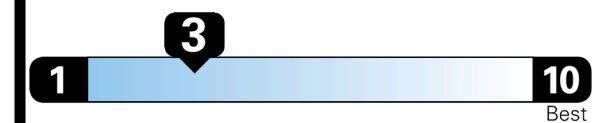

You spend \$5,250
more in fuel costs over 5 years compared to the average new vehicle.

Annual fuel cost \$2,550

Fuel Economy & Greenhouse Gas Rating (tailpipe only)

Smog Rating (tailpipe only)

This vehicle emits 481 grams CO₂ per mile. The best emits 0 grams per mile (tailpipe only). Producing and distributing fuel also create emissions; learn more at fueleconomy.gov.