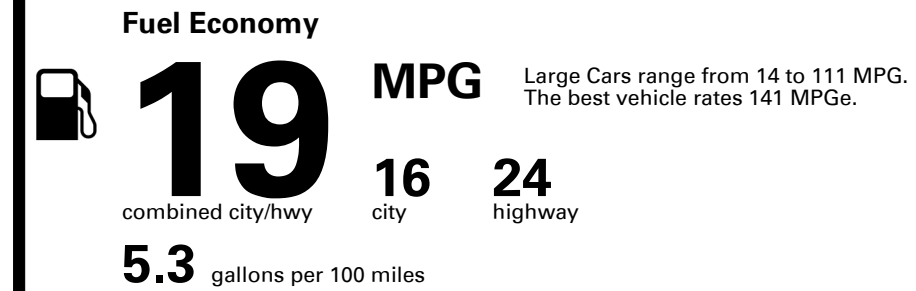

Manufacturer's Suggested Retail Price: \$76,700.00

ADDED FEATURES:

- *SAVILE SILVER(SSS) Paint \$400.00

SOLD TO: CA729
GENESIS OF DUBLIN
6015 SCARLETT COURT
DUBLIN CA 94568

SHIPPED TO: CA729

VIN: KMTF54PH0MU085288	ENGINE: G8BELU107677	EXTERIOR COLOR: SAVILE SILVER	INTERIOR/SEAT COLOR: BEIGE W/ BROWN
MODEL: T0452R85	PORT OF ENTRY: HU	TRANSPORT: TRUCK	ACCESSORY WEIGHT: 0 lbs./ 0 kgs.

You spend \$5,250
more in fuel costs over 5 years compared to the average new vehicle.

Annual fuel cost \$2,550

Fuel Economy & Greenhouse Gas Rating (tailpipe only)

Smog Rating (tailpipe only)

This vehicle emits 481 grams CO₂ per mile. The best emits 0 grams per mile (tailpipe only). Producing and distributing fuel also create emissions; learn more at fueleconomy.gov.