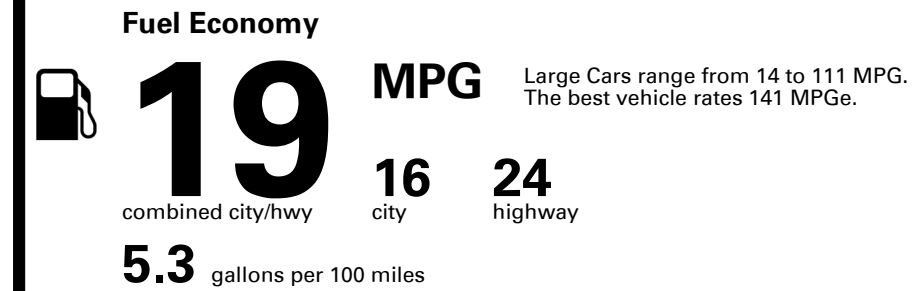

Inland Freight & Handling : \$1,025.00

TOTAL PRICE: \$77,725.00

254 A 2521KASIAN

EPA DOT Fuel Economy and Environment

You spend \$5,250
more in fuel costs over 5 years
compared to the average new vehicle.

Annual fuel cost \$2,550

Fuel Economy & Greenhouse Gas Rating (tailpipe only)

Smog Rating (tailpipe only)

This vehicle emits 481 grams CO₂ per mile. The best emits 0 grams per mile (tailpipe only). Producing and distributing fuel also create emissions; learn more at fueleconomy.gov.