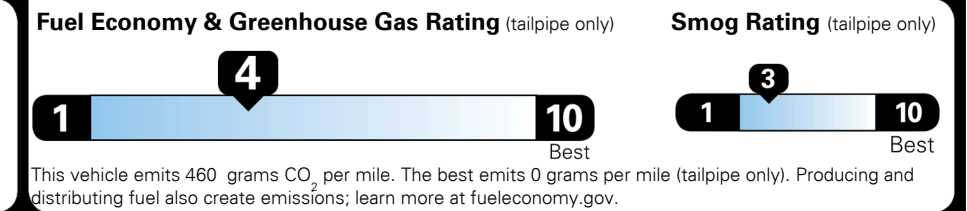

Full Tank of Gas

Additional Standard Features

GENESIS WARRANTY

- 5-year/60,000-mile New Vehicle Warranty*
- 10-year/100,000-mile Powertrain Warranty*
- 7-year/Unlimited-mile Anti-perforation Warranty*
- Limited warranties, see dealer for details

Manufacturer's Suggested Retail Price: $76,450.00

ADDED FEATURES:

- *ADRIATIC BLUE(RY5) Paint $500.00
- *Multi-Spoke Wheel $0.00
  Replaces Standard Wheel

SOLD TO: NJ705   **SHIPPED TO: NJ705**
GENESIS OF MAHWAH
305 ROUTE 17 NORTH
MAHWAH NJ 07430

VIN: KMTF34PA4NU093095	ENGINE: G6DPMA645220	EXTERIOR COLOR: ADRIATIC BLUE	INTERIOR/SEAT COLOR: BLACK/BLACK
MODEL: T0422AT5	PORT OF ENTRY: PH	TRANSPORT: TRUCK	ACCESSORY WEIGHT: 0 lbs./ 0 kgs.

EMISSIONS:
This vehicle is certified to meet emission requirements in all 50 states

Inland Freight & Handling : $1,045.00

TOTAL PRICE: $77,995.00

233 A 1502QMORNI

EPA DOT Fuel Economy and Environment

Gasoline Vehicle

Fuel Economy

20 MPG
combined city/hwy

17 city   24 highway

5.0 gallons per 100 miles

Large Cars range from 14 to 116 MPG. The best vehicle rates 142 MPGe.

You spend $4,500
more in fuel costs over 5 years compared to the average new vehicle.

Annual fuel cost $2,200

Actual results will vary for many reasons, including driving conditions and how you drive and maintain your vehicle. The average new vehicle gets 27 MPG and costs $6,500 to fuel over 5 years. Cost estimates are based on 15,000 miles per year at $ 2.35 per gallon. MPG is miles per gasoline gallon equivalent. Vehicle emissions are a significant cause of climate change and smog.

fueleconomy.gov

Calculate personalized estimates and compare vehicles

GOVERNMENT 5-STAR SAFETY RATINGS

This vehicle has not been rated by the government for overall vehicle score, frontal crash, side crash or rollover risk.

Source: National Highway Traffic Safety Administration (NHTSA).
www.safercar.gov or 1-888-327-4236

Manufacturer's suggested retail price includes manufacturer's recommended pre-delivery service. Gasoline license and title fees state and local taxes and dealer installed options and accessories are not included in the manufacturer's suggested retail price. This label has been affixed to this vehicle by Hyundai Motor America, pursuant to the requirements of 15 U.S.C. 1231 et seq. which prohibits its removal or alteration prior to delivery to the ultimate purchaser.