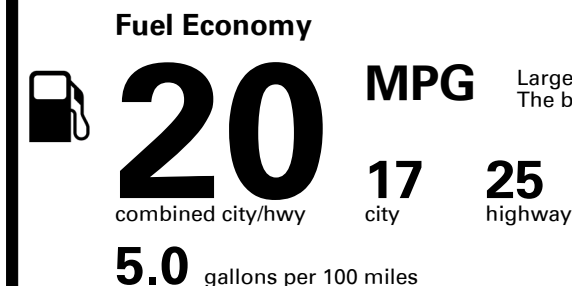

Inland Freight & Handling : \$995.00

TOTAL PRICE: \$73,195.00

37 A 0490KHOEGH

EPA DOT Fuel Economy and Environment

Gasoline Vehicle

Large Cars range from 14 to 111 MPG. The best vehicle rates 136 MPGe.

You spend \$4,750
more in fuel costs over 5 years
compared to the average new vehicle.

Annual fuel cost \$2,450

Fuel Economy & Greenhouse Gas Rating (tailpipe only)

Smog Rating (tailpipe only)

This vehicle emits 446 grams CO₂ per mile. The best emits 0 grams per mile (tailpipe only). Producing and distributing fuel also create emissions; learn more at fueleconomy.gov.