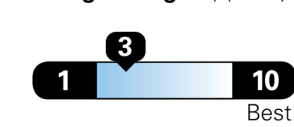

Smog Rating (tailpipe only)

This vehicle emits 446 grams CO₂ per mile. The best emits 0 grams per mile (tailpipe only). Producing and distributing fuel also create emissions; learn more at fueleconomy.gov.

Actual results will vary for many reasons, including driving conditions and how you drive and maintain your vehicle. The average new vehicle gets 27 MPG and costs $7,500 to fuel over 5 years. Cost estimates are based on 15,000 miles per year at $ 2.70 per gallon. MPGe is miles per gasoline gallon equivalent. Vehicle emissions are a significant cause of climate change and smog.

fueleconomy.gov

Calculate personalized estimates and compare vehicles