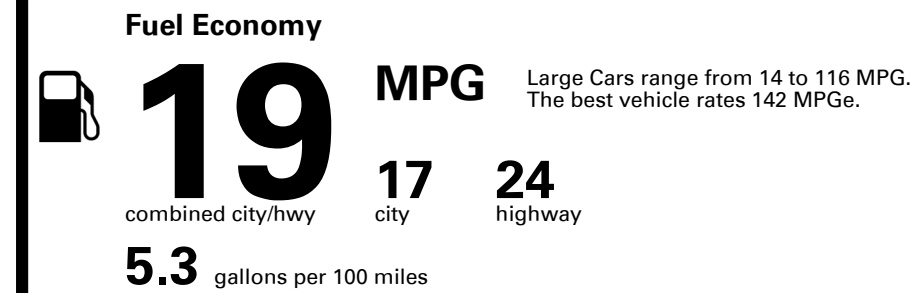

Manufacturer's Suggested Retail Price: \$73,950.00

ADDED FEATURES:

- *VIK BLACK(PH3) Paint \$500.00

SOLD TO: CA727 SHIPPED TO: CA727
 GENESIS OF CORONA
 2525 WARDLOW ROAD
 CORONA CA 92882

VIN: KMTF34PA2NU092883	ENGINE: G6DPMA643374	EXTERIOR COLOR: VIK BLACK	INTERIOR/SEAT COLOR: BEIGE W/ BROWN
MODEL: T0422RT5	PORT OF ENTRY: HU	TRANSPORT: TRUCK	ACCESSORY WEIGHT: 0 lbs./ 0 kgs.

EMISSIONS:
 This vehicle is certified to meet emission requirements in all 50 states

Inland Freight & Handling : \$1,045.00

TOTAL PRICE: \$75,495.00

270 A 1382KGLOVI

EPA DOT Fuel Economy and Environment

You spend \$5,250
 more in fuel costs over 5 years compared to the average new vehicle.

Annual fuel cost \$2,350

Fuel Economy & Greenhouse Gas Rating (tailpipe only)

Smog Rating (tailpipe only)

This vehicle emits 459 grams CO₂ per mile. The best emits 0 grams per mile (tailpipe only). Producing and distributing fuel also create emissions; learn more at fueleconomy.gov.

Actual results will vary for many reasons, including driving conditions and how you drive and maintain your vehicle. The average new vehicle gets 27 MPG and costs \$6,500 to fuel over 5 years. Cost estimates are based on 15,000 miles per year at \$ 2.35 per gallon. MPG is miles per gasoline gallon equivalent. Vehicle emissions are a significant cause of climate change and smog.