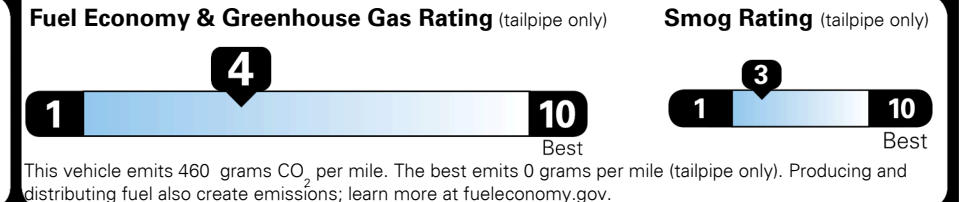

Full Tank of Gas

Additional Standard Features

GENESIS WARRANTY

- 5-year/60,000-mile New Vehicle Warranty*
- 10-year/100,000-mile Powertrain Warranty*
- 7-year/Unlimited-mile Anti-perforation Warranty*
- Limited warranties, see dealer for details

Manufacturer's Suggested Retail Price: $75,450.00

ADDED FEATURES:

- *SAVILE SILVER(SSS) Paint $400.00

SOLD TO: NJ705 SHIPPED TO: NJ705
GENESIS OF MAHWAH
305 ROUTE 17 NORTH
MAHWAH NJ 07430

VIN: KMTF34PA2MU086127	ENGINE: G6DPLA491780	EXTERIOR COLOR: SAVILE SILVER	INTERIOR/SEAT COLOR: BROWN/BROWN
MODEL: T0422AT5	PORT OF ENTRY: PH	TRANSPORT: TRUCK	ACCESSORY WEIGHT: 0 lbs./ 0 kgs.

EMISSIONS:
This vehicle is certified to meet emission requirements in all 50 states

Inland Freight & Handling : $1,025.00

TOTAL PRICE: $76,875.00

EPA DOT Fuel Economy and Environment

Fuel Economy

20 MPG
combined city/hwy

17 city
24 highway

5.0 gallons per 100 miles

Large Cars range from 14 to 116 MPG. The best vehicle rates 141 MPGe.

You spend $4,750
more in fuel costs over 5 years compared to the average new vehicle.

Annual fuel cost $2,450

Actual results will vary for many reasons, including driving conditions and how you drive and maintain your vehicle. The average new vehicle gets 27 MPG and costs $7,500 to fuel over 5 years. Cost estimates are based on 15,000 miles per year at $ 2.70 per gallon. MPGe is miles per gasoline gallon equivalent. Vehicle emissions are a significant cause of climate change and smog.

fueleconomy.gov
Calculate personalized estimates and compare vehicles

GOVERNMENT 5-STAR SAFETY RATINGS

This vehicle has not been rated by the government for overall vehicle score, frontal crash, side crash or rollover risk.

Source: National Highway Traffic Safety Administration (NHTSA).
www.safercar.gov or 1-888-327-4236

Manufacturer's suggested retail price includes manufacturer's recommended pre-delivery service. Gasoline license and title fees state and local taxes and dealer installed options and accessories are not included in the manufacturer's suggested retail price. This label has been affixed to this vehicle by Hyundai Motor America, pursuant to the requirements of 15 U.S.C. 1231 et seq. which prohibits its removal or alteration prior to delivery to the ultimate purchaser.

PARTS CONTENT INFORMATION

FOR VEHICLES IN THIS CARLINE: U.S./CANADIAN PARTS CONTENT:

MAJOR SOURCES OF FOREIGN PARTS CONTENT: KOREA: 85 %
FOR THIS VEHICLE: FINAL ASSEMBLY POINT: ULSAN, KOREA
COUNTRY OF ORIGIN:

ENGINE: KOREA **TRANSMISSION: KOREA**
Note: Parts content does not include final assembly, distribution, or other non-parts costs.