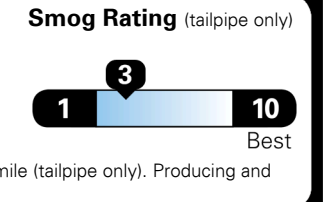

EPA DOT Fuel Economy and Environment

Gasoline Vehicle

Fuel Economy

19 MPG
combined city/hwy

17 MPG
city

24 MPG
highway

5.3 gallons per 100 miles

Large Cars range from 14 to 116 MPG. The best vehicle rates 142 MPGe.

You spend $5,250
more in fuel costs over 5 years compared to the average new vehicle.

Annual fuel cost $2,350

Actual results will vary for many reasons, including driving conditions and how you drive and maintain your vehicle. The average new vehicle gets 27 MPG and costs $6,500 to fuel over 5 years. Cost estimates are based on 15,000 miles per year at $ 2.35 per gallon. MPG is miles per gasoline gallon equivalent. Vehicle emissions are a significant cause of climate change and smog.

fueleconomy.gov

Calculate personalized estimates and compare vehicles