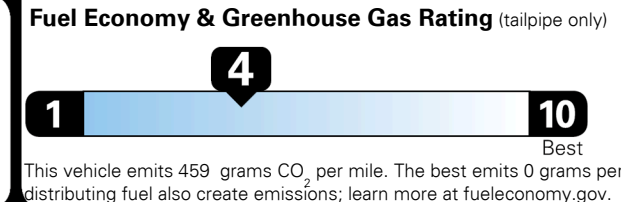

Inland Freight & Handling : \$1,045.00

TOTAL PRICE: \$75,495.00

251 A 2542KVIKIN

EPA DOT Fuel Economy and Environment

Gasoline Vehicle

Fuel Economy

19 MPG
 combined city/hwy

17 MPG
 city

24 MPG
 highway

5.3 gallons per 100 miles

Large Cars range from 14 to 116 MPG. The best vehicle rates 142 MPGe.

You spend \$5,250
 more in fuel costs over 5 years compared to the average new vehicle.

Annual fuel cost \$2,350