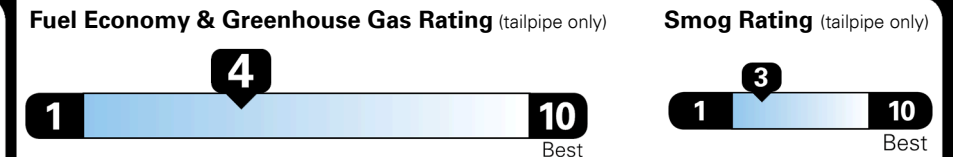

EPA DOT Fuel Economy and Environment

Gasoline Vehicle

Fuel Economy
22 MPG
combined city/hwy
4.5 gallons per 100 miles

Compact Cars range from 14 to 114 MPG. The best vehicle rates 141 MPGe.

20 city
27 highway

You spend
$3,500
more in fuel costs over 5 years compared to the average new vehicle.

Annual fuel cost
$2,200