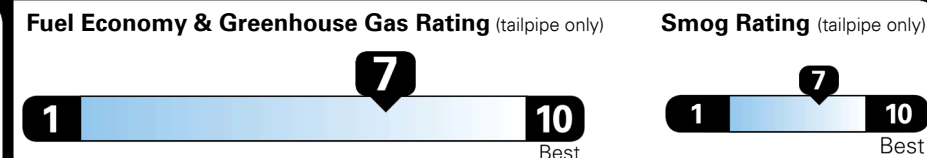

THE SEDAN IS NEW AGAIN STEP INTO THE FUTURE

EPA DOT Fuel Economy and Environment

Gasoline Vehicle

Fuel Economy

31 MPG combined city/hwy
27 city
37 highway

3.2 gallons per 100 miles

Large Cars range from 14 to 116 MPG. The best vehicle rates 141 MPGe.

You save $1,000 in fuel costs over 5 years compared to the average new vehicle.

Annual fuel cost $1,300