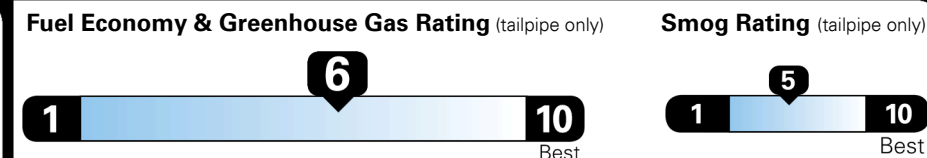

EPA DOT Fuel Economy and Environment

Gasoline Vehicle

Fuel Economy

27 MPG
combined city/hwy

25 MPG
city

32 MPG
highway

3.7 gallons per 100 miles

Large Cars range from 14 to 111 MPG. The best vehicle rates 136 MPGe.

You save $0
in fuel costs over 5 years compared to the average new vehicle.

Annual fuel cost $1,500