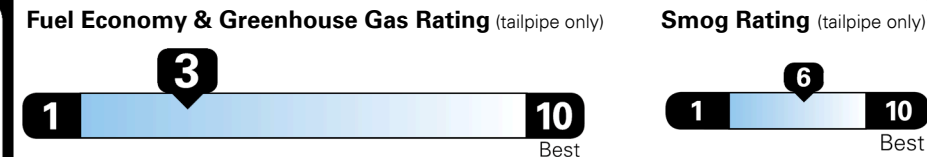

EPA DOT Fuel Economy and Environment

Gasoline Vehicle

Fuel Economy

18 MPG
combined city/hwy

15 city
23 highway

5.6 gallons per 100 miles

Large Cars range from 14 to 104 MPG. The best vehicle rates 136 MPGe.

You spend $4,750
more in fuel costs over 5 years compared to the average new vehicle.

Annual fuel cost $2,350