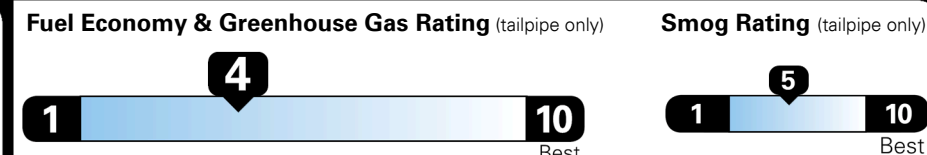

EPA DOT Fuel Economy and Environment

Gasoline Vehicle

Fuel Economy
21 MPG
combined city/hwy
4.8 gallons per 100 miles

Standard SUVs range from 13 to 101 MPG. The best vehicle rates 141 MPGe.

19 city
24 highway

You spend $2,250
more in fuel costs over 5 years compared to the average new vehicle.

Annual fuel cost $1,950