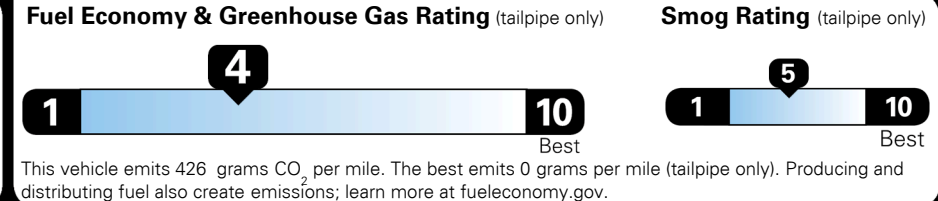

INCLUDED	Manufacturer's Suggested Retail Price:	$47,750.00
INCLUDED	ADDED FEATURES:	
INCLUDED	*Carpeted Floor Mats	$215.00
INCLUDED	*Cargo Net	$55.00
INCLUDED	*Cargo Tray, up seatback	$150.00
INCLUDED	*Cargo Cover	$190.00
INCLUDED	*First Aid Kit	$30.00
INCLUDED	*Tow Hitch	$475.00
INCLUDED	Inland Freight & Handling :	$1,185.00
INCLUDED	Total Price :	$50,050.00

EPA DOT Fuel Economy and Environment

Gasoline Vehicle

Fuel Economy

21 MPG
combined city/hwy

Standard SUVs range from 14 to 105 MPG. The best vehicle rates 141 MPGe.

19 MPG city
24 MPG highway

4.8 gallons per 100 miles

You spend
$2,250
more in fuel costs
over 5 years
compared to the
average new vehicle.

Annual fuel cost
$1,950

Actual results will vary for many reasons, including driving conditions and how you drive and maintain your vehicle. The average new vehicle gets 27 MPG and costs $7,500 to fuel over 5 years. Cost estimates are based on 15,000 miles per year at $ 2.70 per gallon. MPGe is miles per gasoline gallon equivalent. Vehicle emissions are a significant cause of climate change and smog.

fueleconomy.gov
Calculate personalized estimates and compare vehicles

Smartphone QR Code

Manufacturer's suggested retail price includes manufacturer's recommended pre-delivery service. Gasoline license and title fees state and local taxes and dealer installed options and accessories are not included in the manufacturer's suggested retail price. This label has been affixed to this vehicle by Hyundai Motor America, pursuant to the requirements of 15 U.S.C. 1231 et seq. which prohibits its removal or alteration prior to delivery to the ultimate purchaser.

PARTS CONTENT INFORMATION FOR VEHICLE IN THIS CARLINE:

U.S./CANADIAN PARTS CONTENT: 5 %

MAJOR SOURCES OF FOREIGN PARTS CONTENT: KOREA: 80 %
JAPAN: 1 %

Note: Parts content does not include final assembly, distribution, or other non-parts costs.

FOR THIS VEHICLE:
FINAL ASSEMBLY POINT: ULSAN, KOREA
COUNTRY OF ORIGIN:
ENGINE: KOREA
TRANSMISSION: KOREA

19 A 0391HMORNI

VIN: KM8R7DHE6MU273979