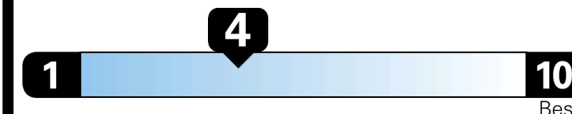

Standard SUVs range from 14 to 105 MPG. The best vehicle rates 141 MPGe.

You spend \$2,250
 more in fuel costs over 5 years compared to the average new vehicle.

Annual fuel cost \$1,950

Fuel Economy & Greenhouse Gas Rating (tailpipe only)