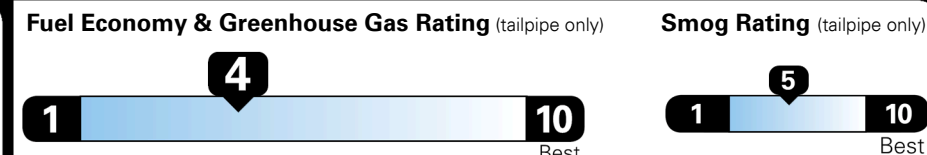

EPA DOT Fuel Economy and Environment

Gasoline Vehicle

Fuel Economy
22 MPG
combined city/hwy
19 city
26 highway
4.5 gallons per 100 miles

Standard SUVs range from 14 to 105 MPG. The best vehicle rates 141 MPGe.

You spend $1,750
more in fuel costs over 5 years compared to the average new vehicle.

Annual fuel cost $1,850