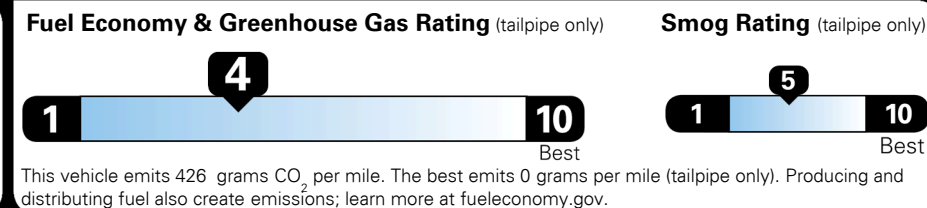

EPA DOT Fuel Economy and Environment

Gasoline Vehicle

Fuel Economy

21 MPG
combined city/hwy

19 MPG
city

24 MPG
highway

4.8 gallons per 100 miles

Standard SUVs range from 14 to 105 MPG. The best vehicle rates 141 MPGe.

You spend $2,250 more in fuel costs over 5 years
compared to the average new vehicle.

Annual fuel cost $1,950

Actual results will vary for many reasons, including driving conditions and how you drive and maintain your vehicle. The average new vehicle gets 27 MPG and costs $7,500 to fuel over 5 years. Cost estimates are based on 15,000 miles per year at $ 2.70 per gallon. MPGe is miles per gasoline gallon equivalent. Vehicle emissions are a significant cause of climate change and smog.

fueleconomy.gov

Calculate personalized estimates and compare vehicles

Manufacturer's suggested retail price includes manufacturer's recommended pre-delivery service. Gasoline license and title fees state and local taxes and dealer installed options and accessories are not included in the manufacturer's suggested retail price. This label has been affixed to this vehicle by Hyundai Motor America, pursuant to the requirements of 15 U.S.C. 1231 et seq. which prohibits its removal or alteration prior to delivery to the ultimate purchaser.

PARTS CONTENT INFORMATION FOR VEHICLE IN THIS CARLINE:
U.S./CANADIAN PARTS CONTENT: 5 %
MAJOR SOURCES OF FOREIGN PARTS CONTENT: KOREA: 80 %
JAPAN: 1 %

Note: Parts content does not include final assembly, distribution, or other non-parts costs.

FOR THIS VEHICLE:
FINAL ASSEMBLY POINT: ULSAN, KOREA
COUNTRY OF ORIGIN:
ENGINE: KOREA
TRANSMISSION: KOREA

57 A 0701HSFL

VIN: KM8R4DHE5MU284142