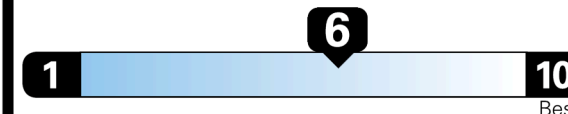

Small SUVs range from 16 to 125 MPG. The best vehicle rates 141 MPGe.

You save \$750
 in fuel costs over 5 years compared to the average new vehicle.

Annual fuel cost \$1,350

Fuel Economy & Greenhouse Gas Rating (tailpipe only)