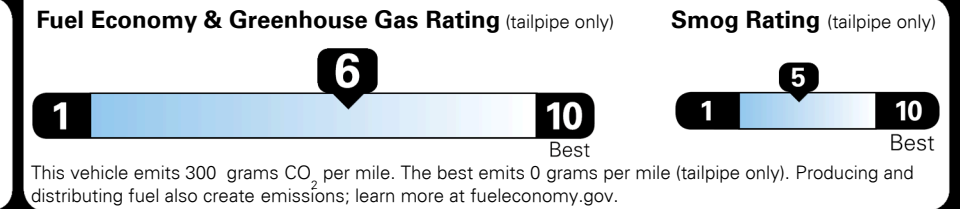

Inland Freight & Handling : \$1,175.00
Total Price : \$25,005.00

Big on Adventure, Smart on Space

EPA DOT Fuel Economy and Environment

Gasoline Vehicle

Fuel Economy

30 MPG
 combined city/hwy

27 MPG
 city

33 MPG
 highway

3.3 gallons per 100 miles

Small SUVs range from 16 to 120 MPG. The best vehicle rates 141 MPGe.

You save \$750
 in fuel costs over 5 years compared to the average new vehicle.

Annual fuel cost \$1,350

Actual results will vary for many reasons, including driving conditions and how you drive and maintain your vehicle. The average new vehicle gets 27 MPG and costs \$7,500 to fuel over 5 years. Cost estimates are based on 15,000 miles per year at \$ 2.70 per gallon. MPGe is miles per gasoline gallon equivalent. Vehicle emissions are a significant cause of climate change and smog.