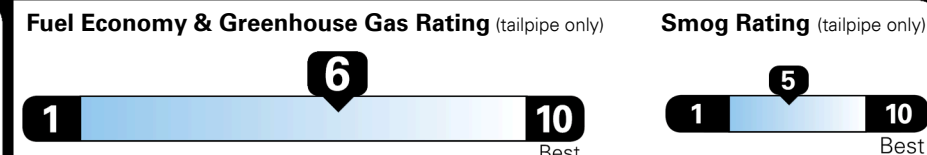

EPA DOT Fuel Economy and Environment

Gasoline Vehicle

Fuel Economy

30 MPG Small SUVs range from 16 to 125 MPG. The best vehicle rates 141 MPGe.
combined city/hwy

27 city
33 highway

3.3 gallons per 100 miles

You save $750
in fuel costs over 5 years compared to the average new vehicle.

Annual fuel cost $1,350