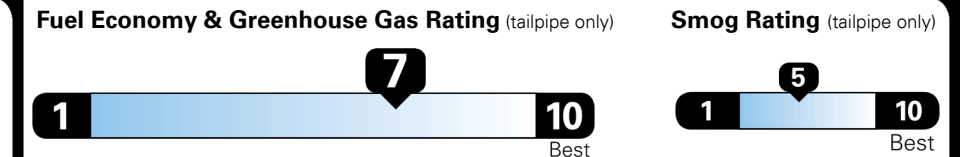

Manufacturer's Suggested Retail Price: \$21,800.00

ADDED FEATURES:

***Tech Package** \$1,600.00
 Power tilt-and-slide sunroof
 8-way power driver seat plus power lumbar support
 Fog Lights
 Infinity® Premium Audio w/Clari-Fi(TM) Music Restoration Technology
 Blue Link® Connected Services 3-years Standard (enroll req)
 Blue Link Remote Start (3-year Complimentary Service)
 Shark-fin Roof Antenna
 *Carpeted Floor Mats \$125.00
 *Cargo Net \$50.00
 *Mud Guards \$120.00

Inland Freight & Handling : \$980.00
Total Price : \$24,675.00

Big on Adventure, Smart on Space

EPA DOT Fuel Economy and Environment

Gasoline Vehicle

Fuel Economy
30 MPG
 combined city/hwy
27 city
33 highway
3.3 gallons per 100 miles

Small SUVs range from 18 to 120 MPG. The best vehicle rates 136 MPGe.

You save \$500
 in fuel costs over 5 years compared to the average new vehicle.

Annual fuel cost \$1,300

Actual results will vary for many reasons, including driving conditions and how you drive and maintain your vehicle. The average new vehicle gets 27 MPG and costs \$7,000 to fuel over 5 years. Cost estimates are based on 15,000 miles per year at \$ 2.55 per gallon. MPGe is miles per gasoline gallon equivalent. Vehicle emissions are a significant cause of climate change and smog.